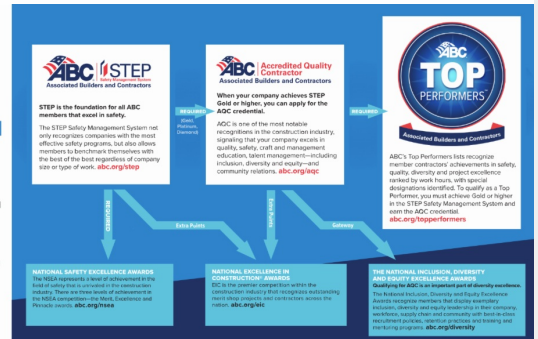

ABC'S ROADMAP TO TOP PERFORMER RECOGNITION